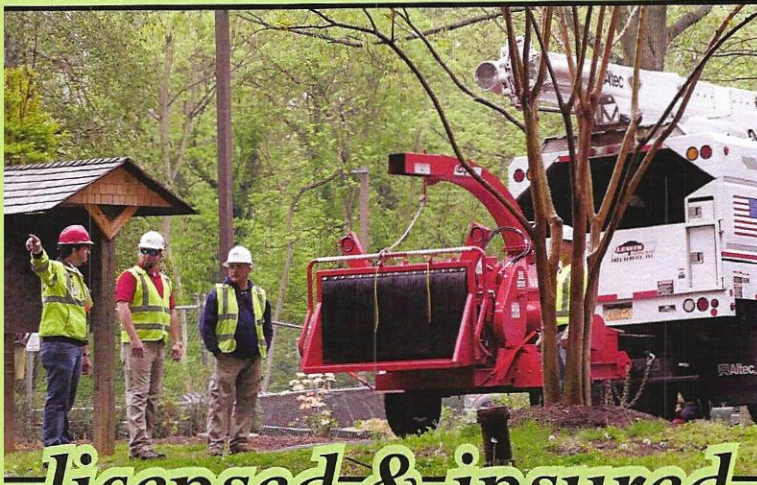

HIRE A MARYLAND LICENSED TREE EXPERT

licensed & insured

FOR TREE WORK AND REMOVAL

dnr.maryland.gov/forests

580 Taylor Avenue, E-1
Annapolis, MD 21401
410-260-8531

The facilities and services of the Maryland Department of Natural Resources are available to all without regard to race, color, religion, sex, sexual orientation, age, national origin or physical or mental disability. This document is available in alternative format upon request from a qualified individual with disability.